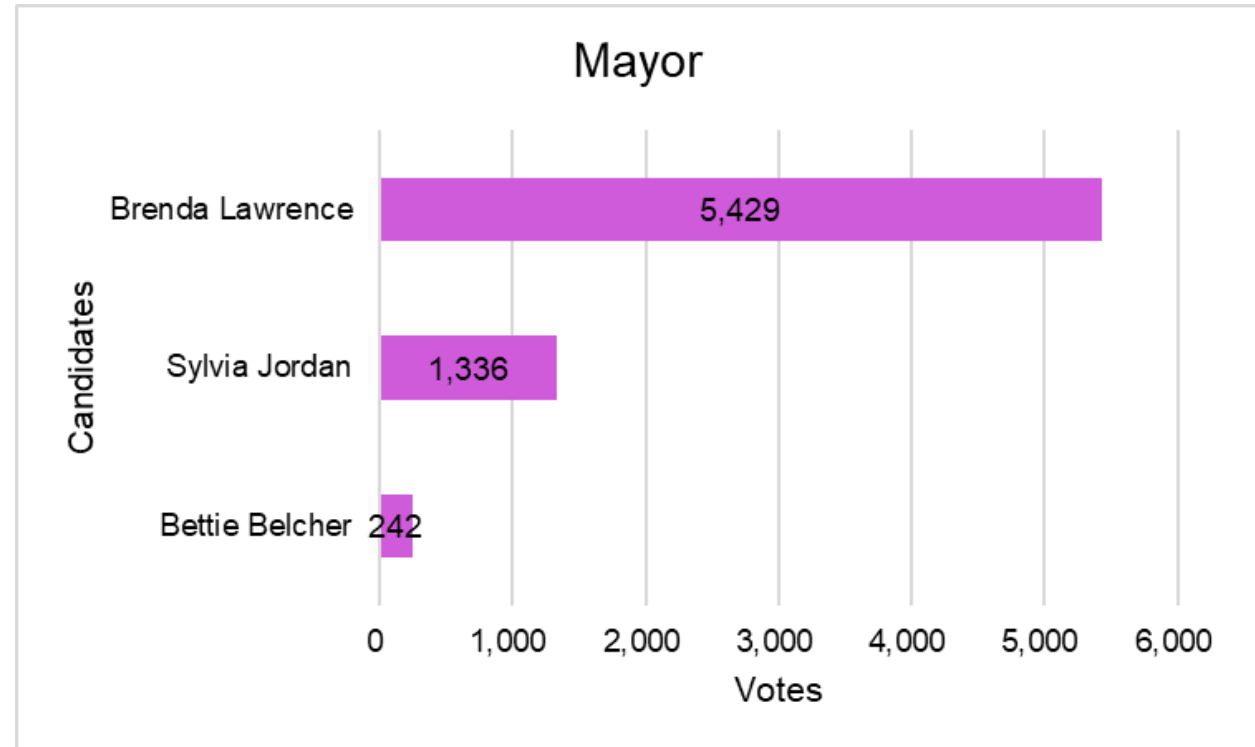

Primary Election 2009

| Candidates | Votes |
|-----------------|-------|
| Bettie Belcher | 242 |
| Sylvia Jordan | 1,336 |
| Brenda Lawrence | 5,429 |

Primary Election 2009

| Candidates (vote for 4) | Votes |
|-------------------------|-------|
| Scherwin Davis | 650 |
| Derek L. Forney | 1,188 |
| Donald F. Fracassi | 4,709 |
| Janna K. Garrison | 2,484 |
| Salatheia Jackson | 1,539 |
| Stephon Johnson | 1,203 |
| Joan Seymour | 4,254 |
| Kenson J. Siver | 3,769 |
| Chris Terry | 1,606 |
| Angie Waller | 1,469 |

Primary Election 2009

| Candidates | Votes |
|---------------|-------|
| Nancy Banks | 5,375 |
| Diana Peagler | 872 |
| Mary Segar | 607 |