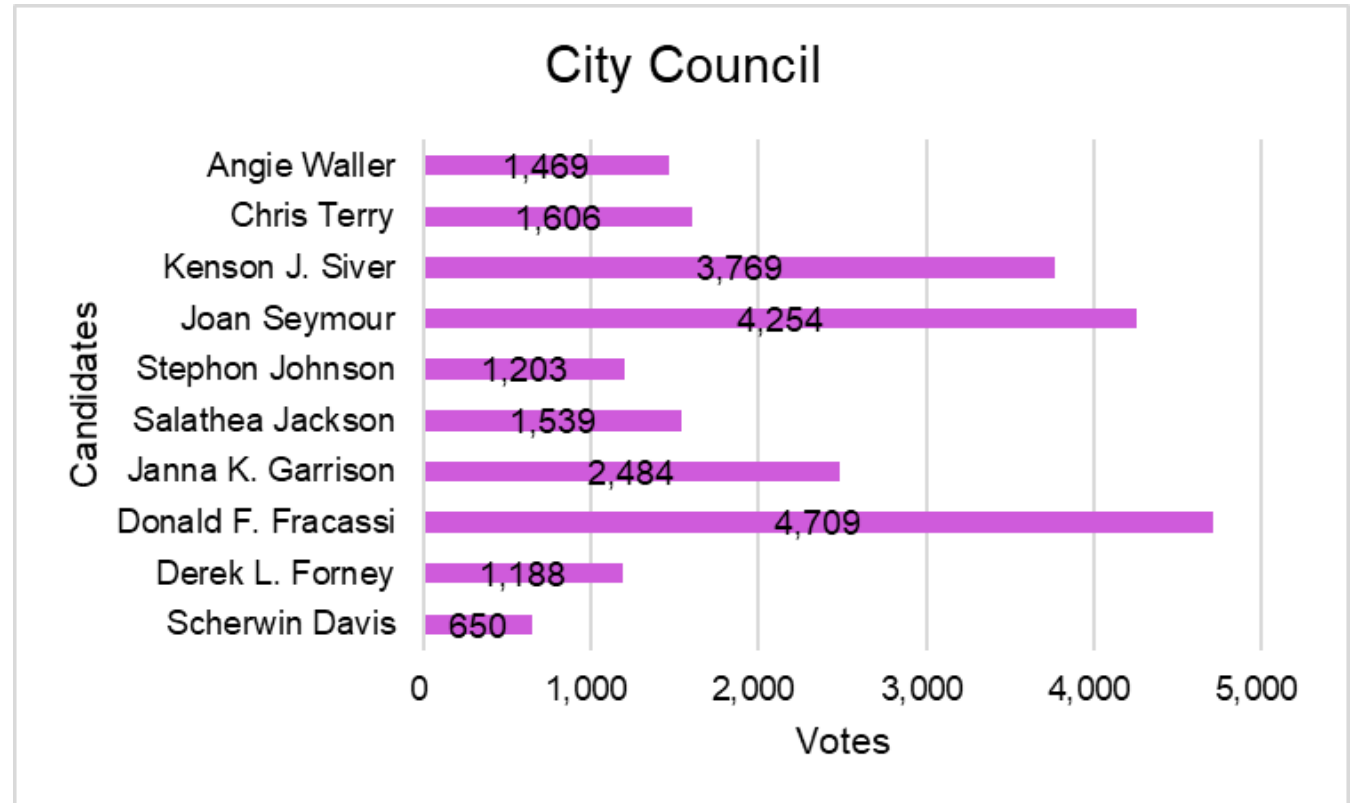

Primary Election 2009

| Candidates | Votes |
|-----------------|-------|
| Bettie Belcher | 242 |
| Sylvia Jordan | 1,336 |
| Brenda Lawrence | 5,429 |

Primary Election 2009

| Candidates (vote for 4) | Votes |
|-------------------------|-------|
| Scherwin Davis | 650 |
| Derek L. Forney | 1,188 |
| Donald F. Fracassi | 4,709 |
| Janna K. Garrison | 2,484 |
| Salatheia Jackson | 1,539 |
| Stephon Johnson | 1,203 |
| Joan Seymour | 4,254 |
| Kenson J. Siver | 3,769 |
| Chris Terry | 1,606 |
| Angie Waller | 1,469 |